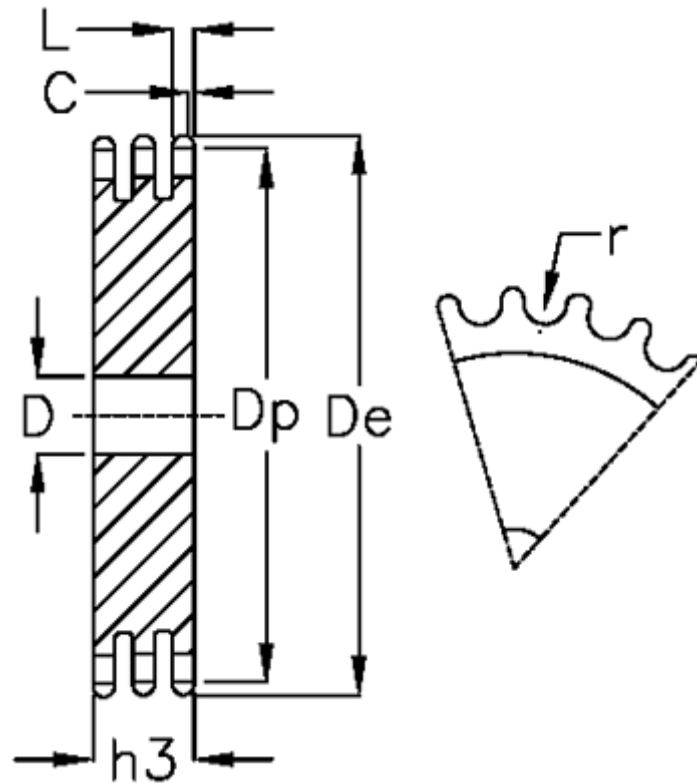

Article number: 616023005062

Description: Plate wheel 08 B-3 Z=62 triplex

## Measures

C	= 1
D	= 25
De	= 256.9
Dp	= 250.75
For chain size	= 1/2 x 5/16
For chain type	= 08 B-3
h3	= 34.9
L	= 7

Number of teeth	= 62
r	= 8.51